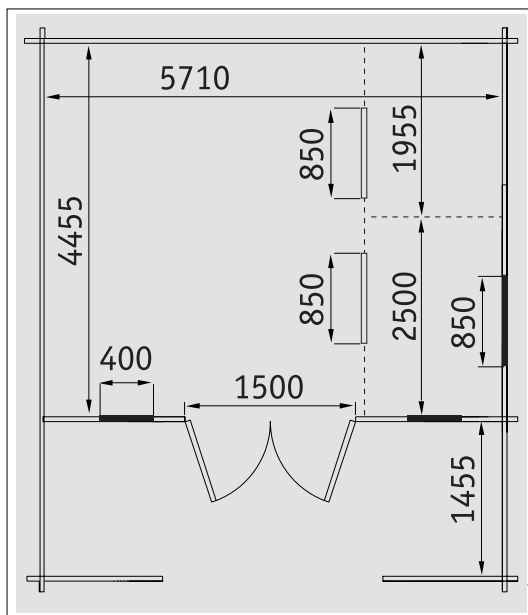

6000x4500 мм

Three-room

Thickness 45 мм

Dimensions of the package:

1100x6100x1300(h)

2900

Weight of package