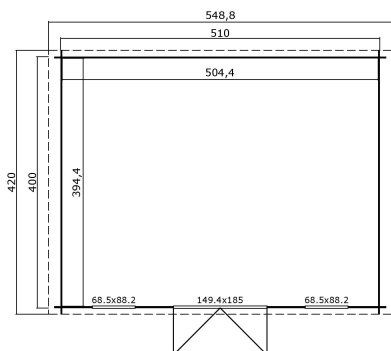

-  28 mm
-  4
-  9
-  **2 YEARS** GUARANTEE

PACKAGING: 1 PALLET(S)

 630 x 118 x 56 cm
1030 kg

EAN 4742913015905

DIMENSIONS

Floor area	19.89 m ²
Roof dimensions	5.49 x 4.20 m
Cubic volume	≈ 43.66 m ³
Wall height	≈ 1.94 m
Ridge height	≈ 2.45 m
Front overhang	≈ 10 cm

WINDOWS & DOORS

- 1 x Double door (SGA+28*) 149.4 x 185.0 cm
- 1 x Single window open inward (SGC*) 68.5 x 88.2 cm
- 1 x Single window open inward (SGC*) 68.5 x 88.2 cm

*SGC: Single Glazed Classic

*SGA+28: Single Glazed Action with 28 mm Frame

ROOF & FLOOR

Roof boards	15x90 mm
Floor boards	15x90 mm
Roof surface	23.52 m ²
Roof angle	≈ 15 °
Treated Bearers	45x45 mm

* Optional roof covering available